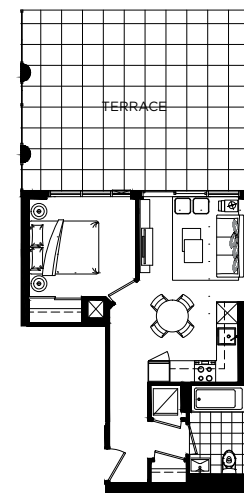

# Maple

ONE BEDROOM 495 SQ. FT.

FLOOR 2

FLOOR 3-7

FLOOR 8

FLOOR 9

FLOOR 10-32

FLOOR 3-7, 8, 9, 10-32

FLOOR 2

All dimensions, specifications and drawings are approximate. Plans may be mirror image. Furniture not included. Actual square footage may vary from the stated floor plan. E. & O. E. 6-10-2016