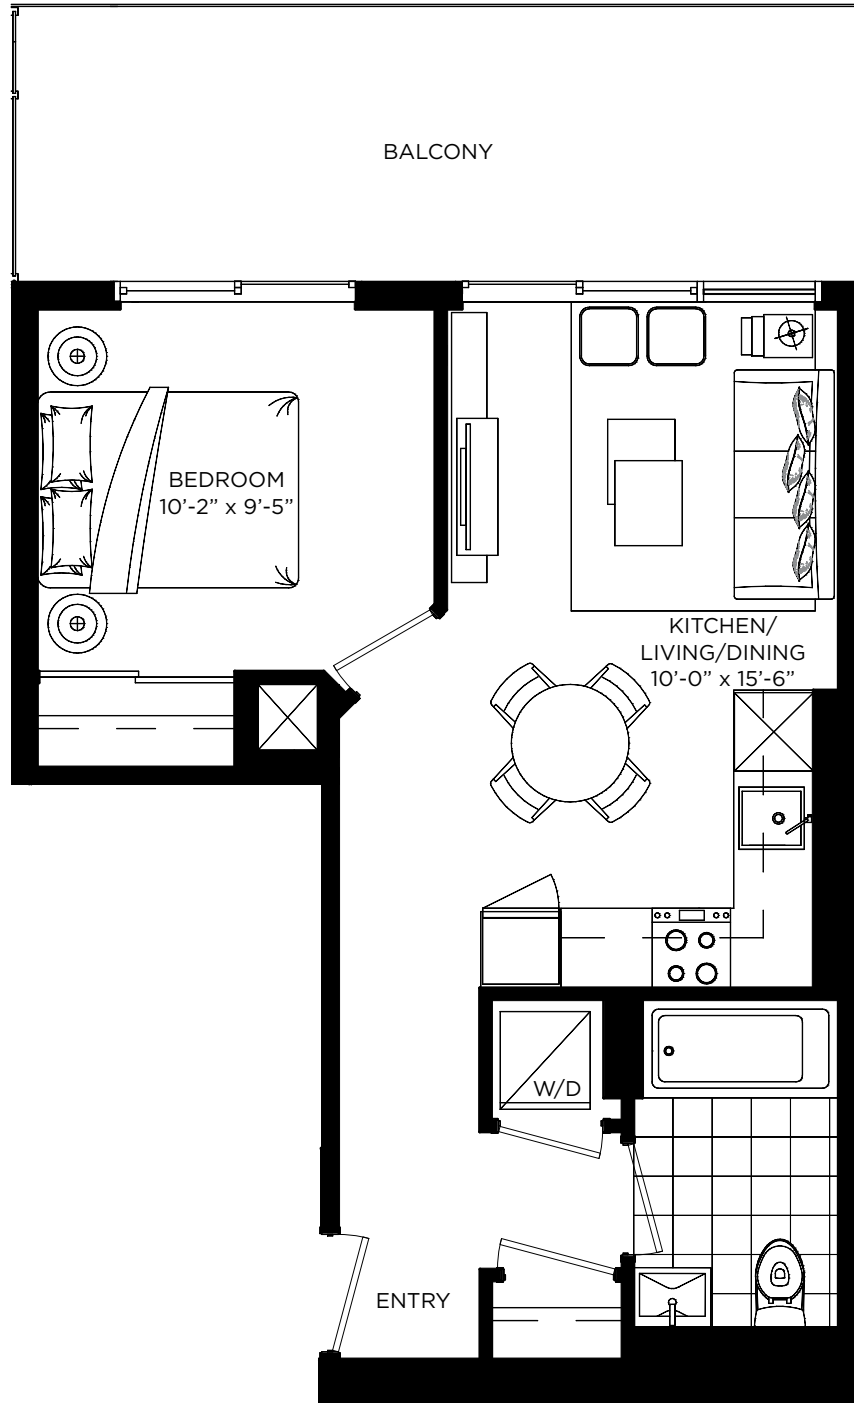

# Maple

ONE BEDROOM 495 SQ. FT.

FLOOR 2

FLOOR 3-7

FLOOR 8

FLOOR 9

FLOOR 10-32

FLOOR 3-7, 8, 9, 10-32

FLOOR 2

All dimensions, specifications and drawings are approximate. Plans may be mirror image. Furniture not included. Actual square footage may vary from the stated floor plan. E. & O. E. 6-10-2016