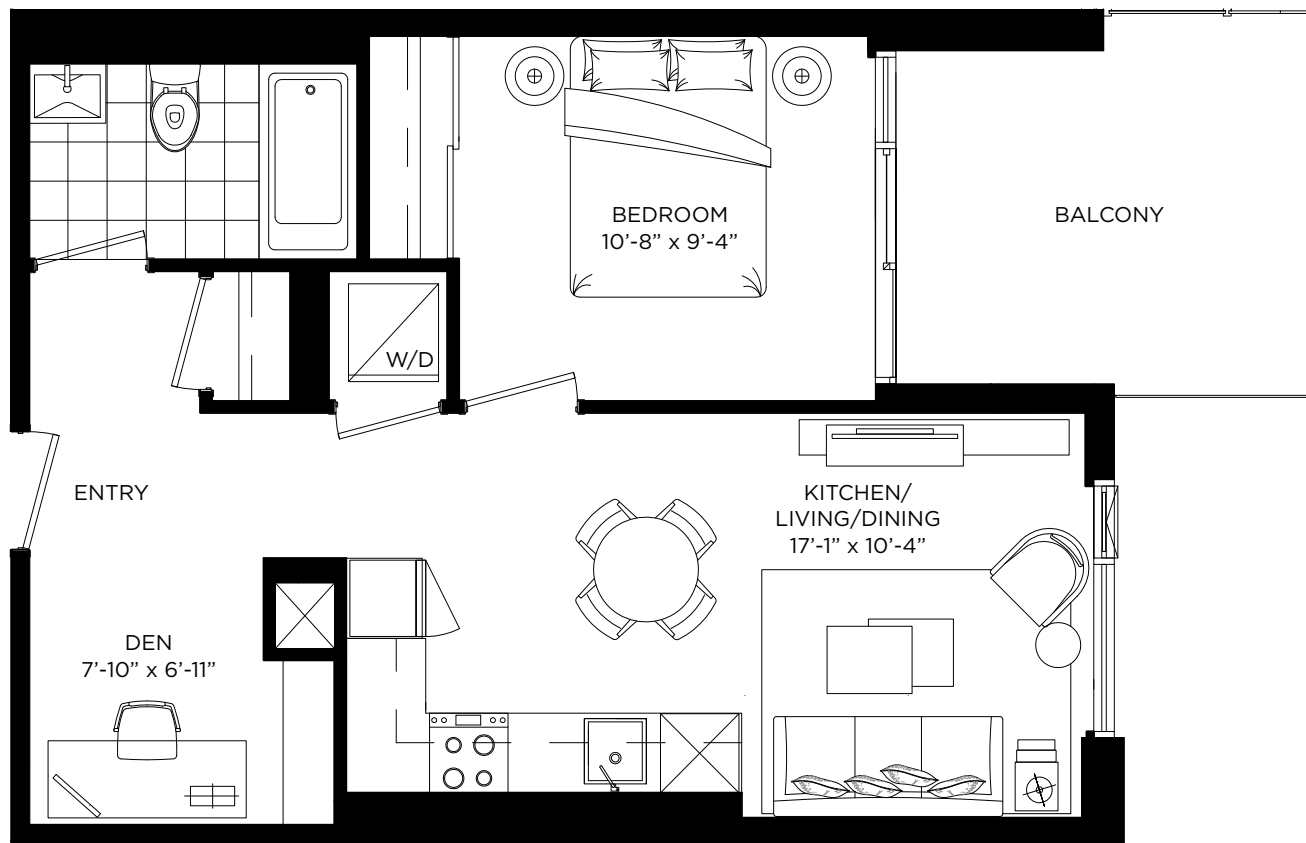

Linden

ONE BEDROOM + DEN 543 SQ. FT.

FLOOR 10-32

FLOOR 9

FLOOR 10-32

FLOOR 9

All dimensions, specifications and drawings are approximate. Plans may be mirror image. Furniture not included. Actual square footage may vary from the stated floor plan. E. & O. E. 6-10-2016