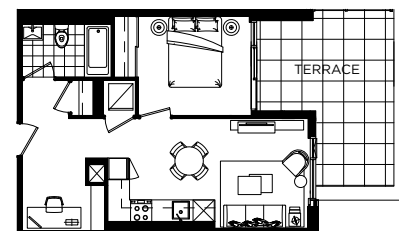

Linden

ONE BEDROOM + DEN 543 SQ. FT.

FLOOR 10-32

FLOOR 9

FLOOR 10-32

FLOOR 9

All dimensions, specifications and drawings are approximate. Plans may be mirror image. Furniture not included. Actual square footage may vary from the stated floor plan. E. & O. E. 6-10-2016