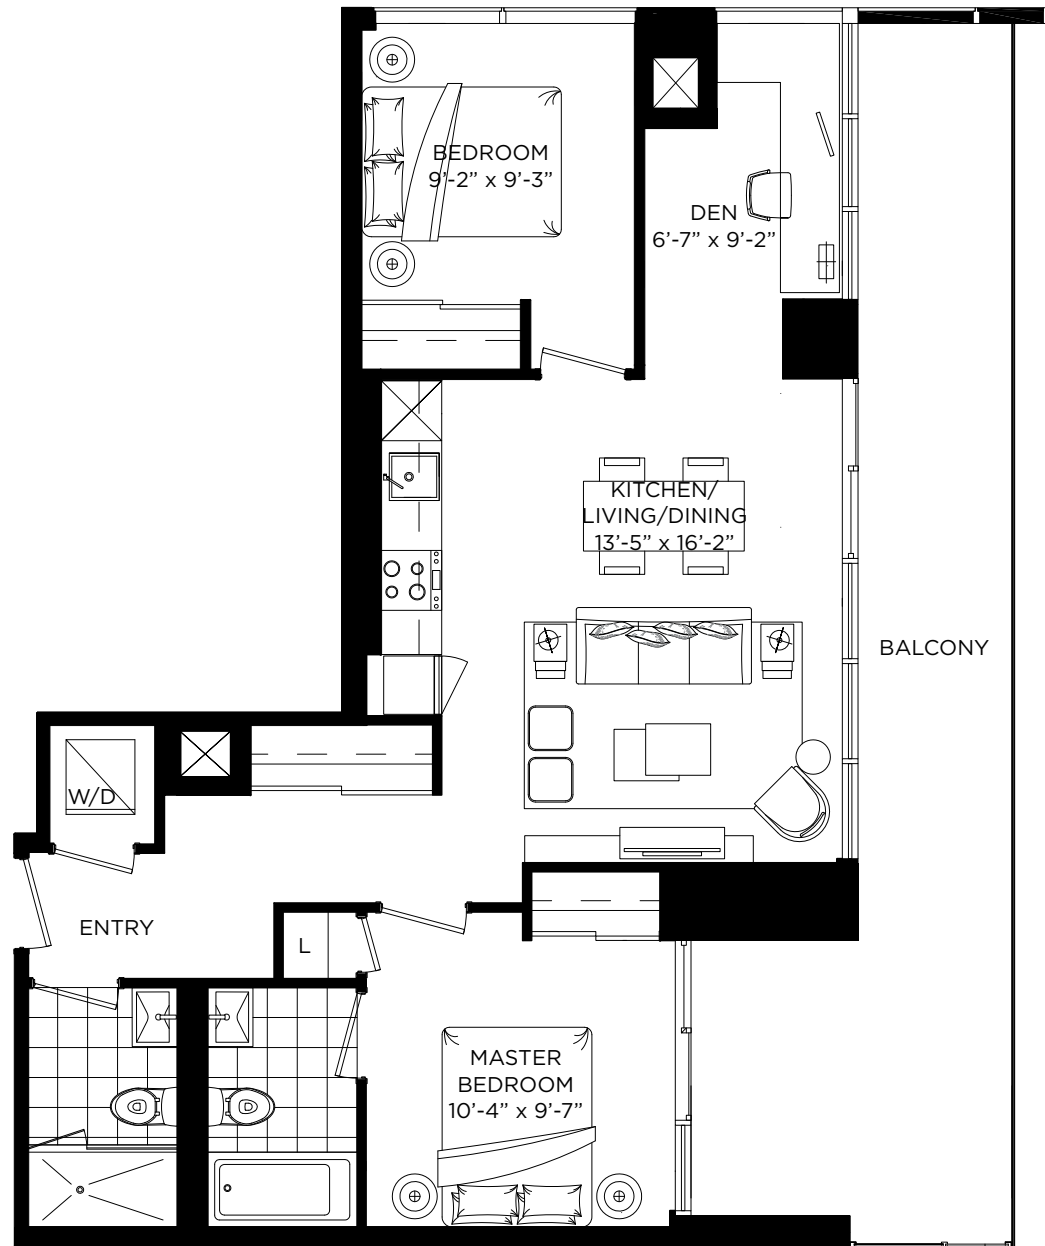

Wilshire

TWO BEDROOM + DEN 844 SQ. FT.

FLOOR 2

FLOOR 3-7

FLOOR 9

FLOOR 10-32

FLOOR 3-7, 10-32

FLOOR 2

FLOOR 9

All dimensions, specifications and drawings are approximate. Plans may be mirror image. Furniture not included. Actual square footage may vary from the stated floor plan. E. & O. E. 6-10-2016