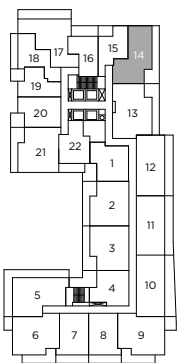

Wilshire

TWO BEDROOM + DEN 844 SQ. FT.

FLOOR 2

FLOOR 3-7

FLOOR 9

FLOOR 10-32

FLOOR 3-7, 10-32

FLOOR 2

FLOOR 9

All dimensions, specifications and drawings are approximate. Plans may be mirror image. Furniture not included. Actual square footage may vary from the stated floor plan. E. & O. E. 6-10-2016