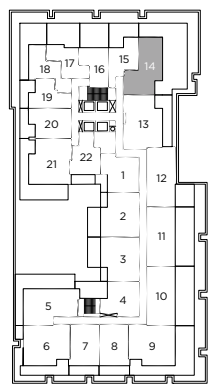

Wilshire

TWO BEDROOM + DEN 844 SQ. FT.

FLOOR 2

FLOOR 3-7

FLOOR 9

FLOOR 10-32

FLOOR 3-7, 10-32

FLOOR 2

FLOOR 9

All dimensions, specifications and drawings are approximate. Plans may be mirror image. Furniture not included. Actual square footage may vary from the stated floor plan. E. & O. E. 6-10-2016