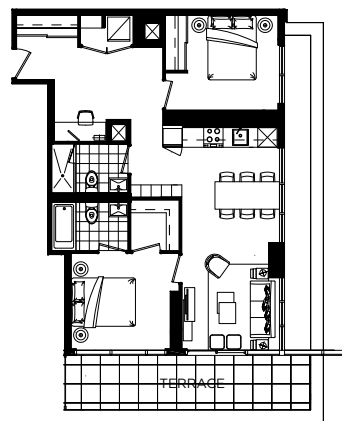

# Lexington

TWO BEDROOM + DEN 883 SQ. FT.

FLOOR 10-32

FLOOR 9

FLOOR 10-32

FLOOR 9

All dimensions, specifications and drawings are approximate. Plans may be mirror image. Furniture not included. Actual square footage may vary from the stated floor plan. E. & O. E. 6-10-2016