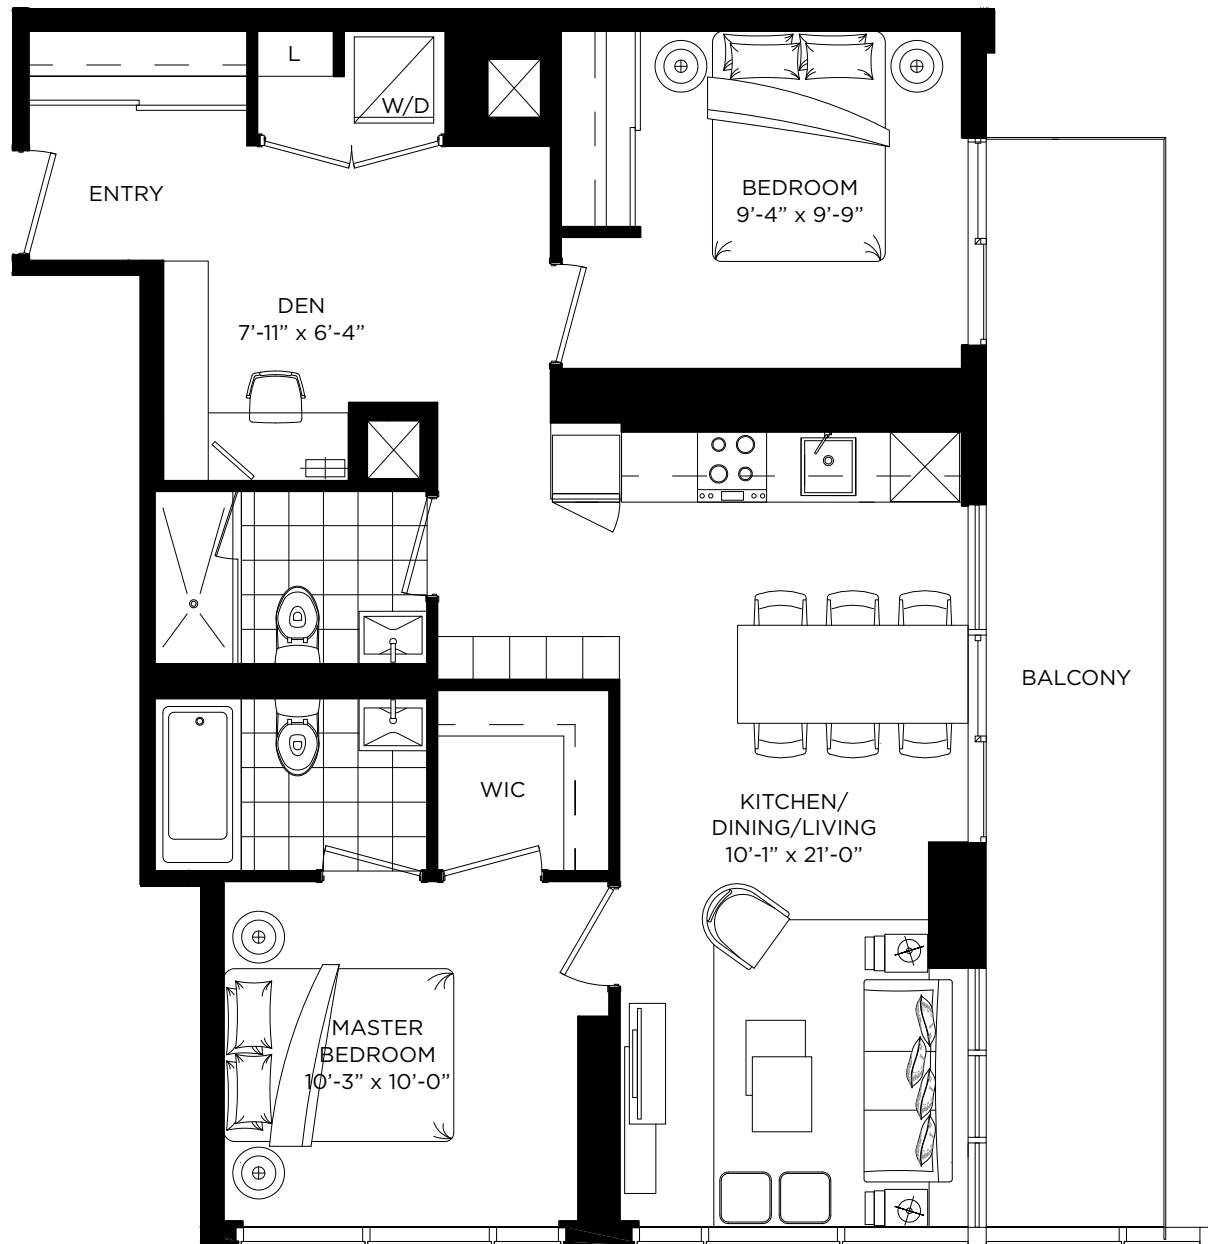

# Lexington

TWO BEDROOM + DEN 883 SQ. FT.

FLOOR 10-32

FLOOR 9

FLOOR 10-32

FLOOR 9

All dimensions, specifications and drawings are approximate. Plans may be mirror image. Furniture not included. Actual square footage may vary from the stated floor plan. E. & O. E. 6-10-2016