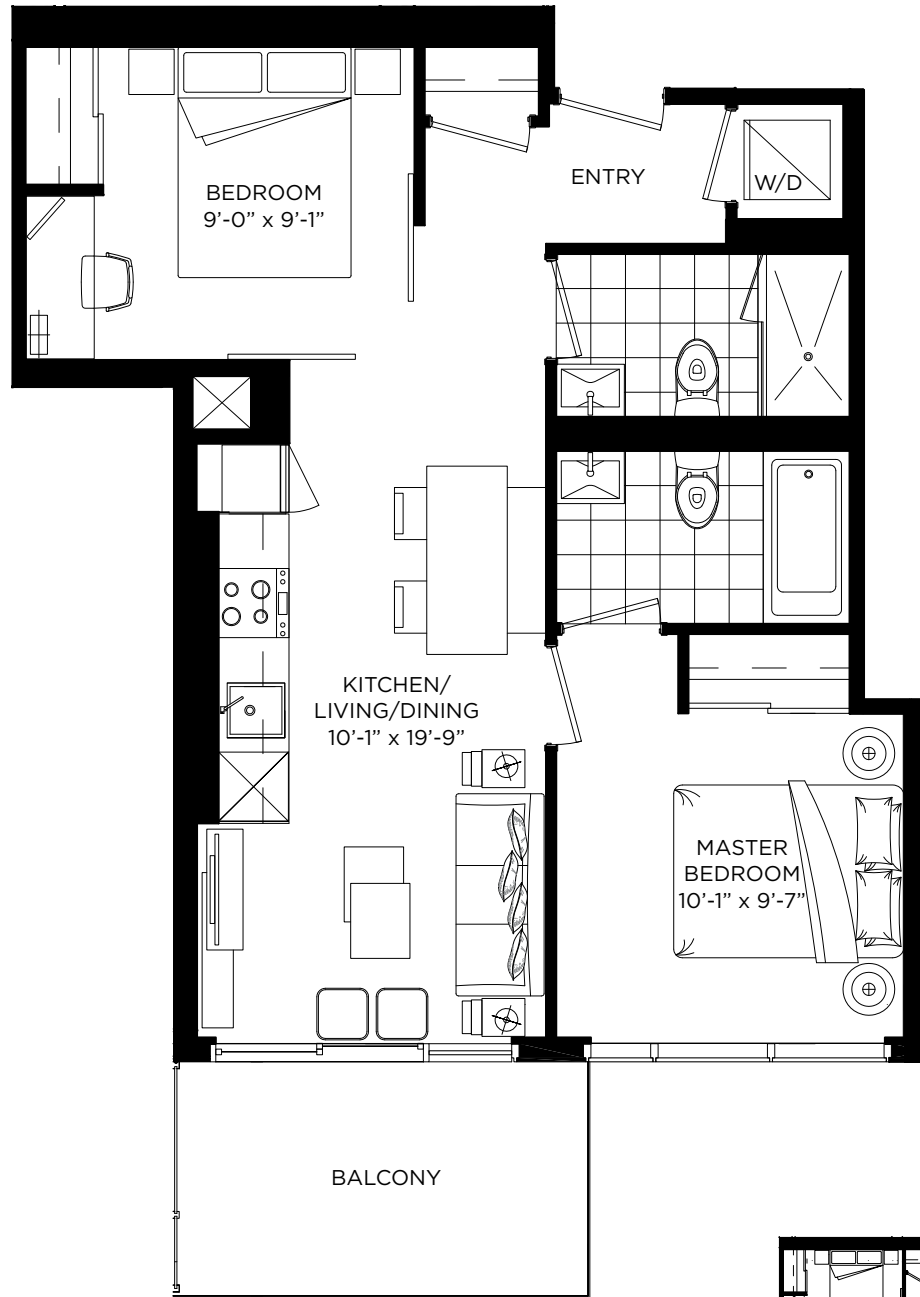

Beverley

TWO BEDROOM 656 SQ. FT.

FLOOR 10-32

FLOOR 9

FLOOR 10-32

FLOOR 9

All dimensions, specifications and drawings are approximate. Plans may be mirror image. Furniture not included. Actual square footage may vary from the stated floor plan. E. & O. E. 6-10-2016