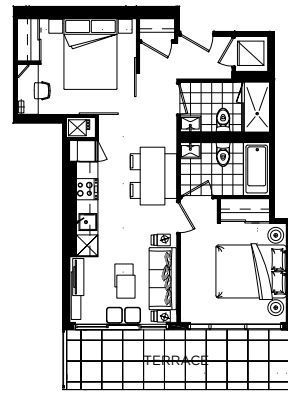

Beverley

TWO BEDROOM 656 SQ. FT.

FLOOR 10-32

FLOOR 9

FLOOR 10-32

FLOOR 9

All dimensions, specifications and drawings are approximate. Plans may be mirror image. Furniture not included. Actual square footage may vary from the stated floor plan. E. & O. E. 6-10-2016